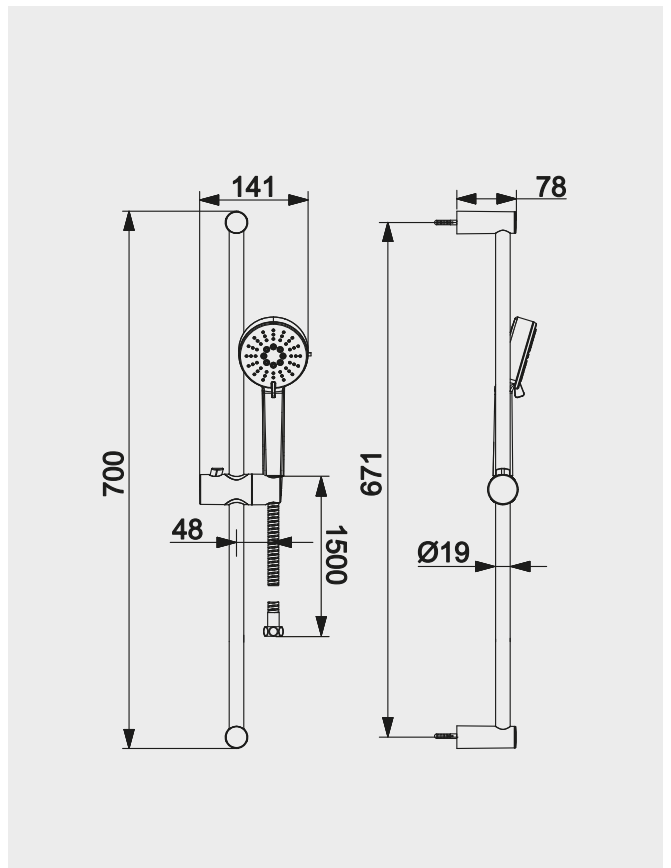

BASIC

Douchestang 70 cm, 1 jet

VAREY

VR55780113...

C1 ☐

85,00

BASIC

Douchestang 70 cm, 3 jets

VAREY

VR55780133...

C1 ☐

97,00

Douchegarnituren