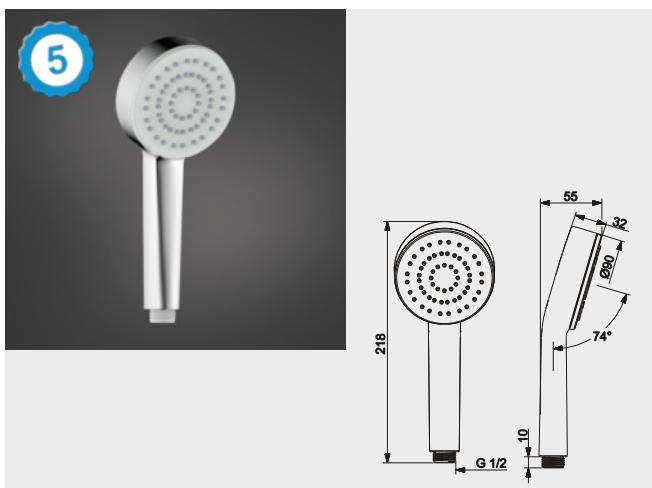

BASIC

Handdouche 1 jet

VAREY

VR55610100...

C1	00	30,00