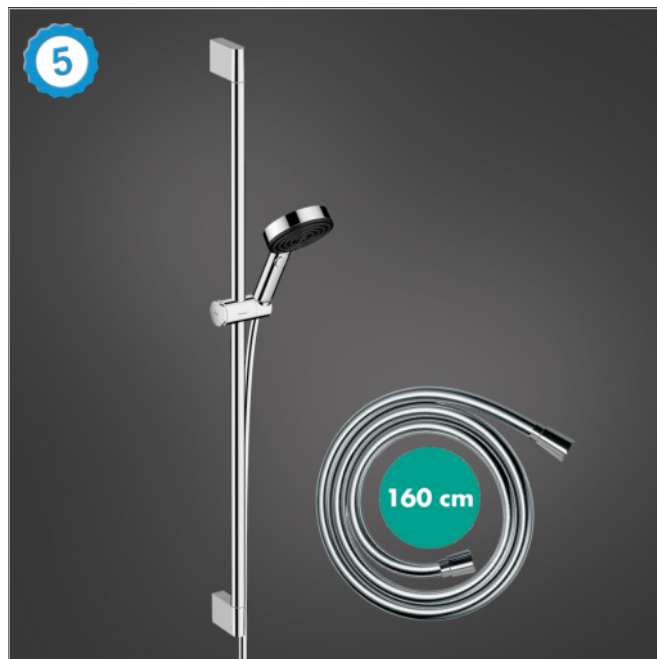

PULSIFY SELECT S

Doucheapparatuur 105 Relaxation, 90 cm
3 jets

hansgrohe

HG24171...

C1	000	125,70
C2	670 700	176,00