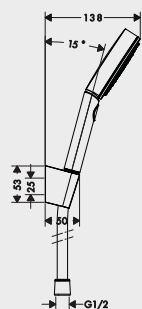

HA44680113...

C1 **00**

52,40

PULSIFY SELECT S

Wandhouderset 105 Relaxation

hansgrohe

3 jets: PowderRain, IntenseRain, massage met 125 cm slang

HG24302...