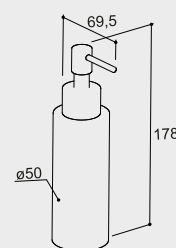

COBBER CBA10

Zeepdispenser

hotbath

vrijstaand

HBCBA10...

C1	CR	136,50
C2	AB BB BC BL GN NB WH	173,25
C3	AI BK	199,50
C4	BBP BCP NBP	309,75