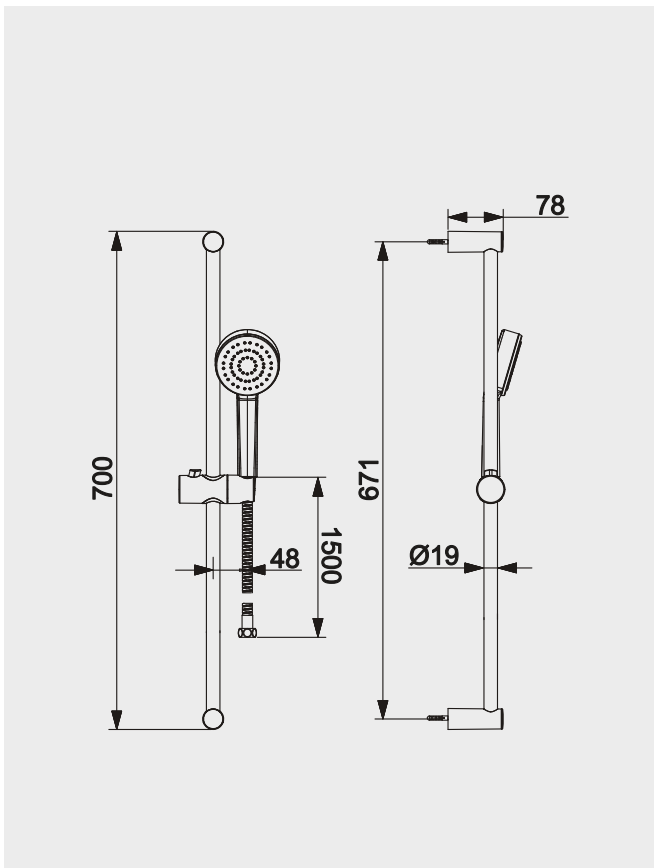

BASIC

Douchestang 70 cm, 1 jet

VAREY

VR55780113...

C1 ☐

85,00

BASIC

Douchestang 70 cm, 3 jets

VAREY

VR55780133...

C1 ☐

97,00

Douchegarnituren