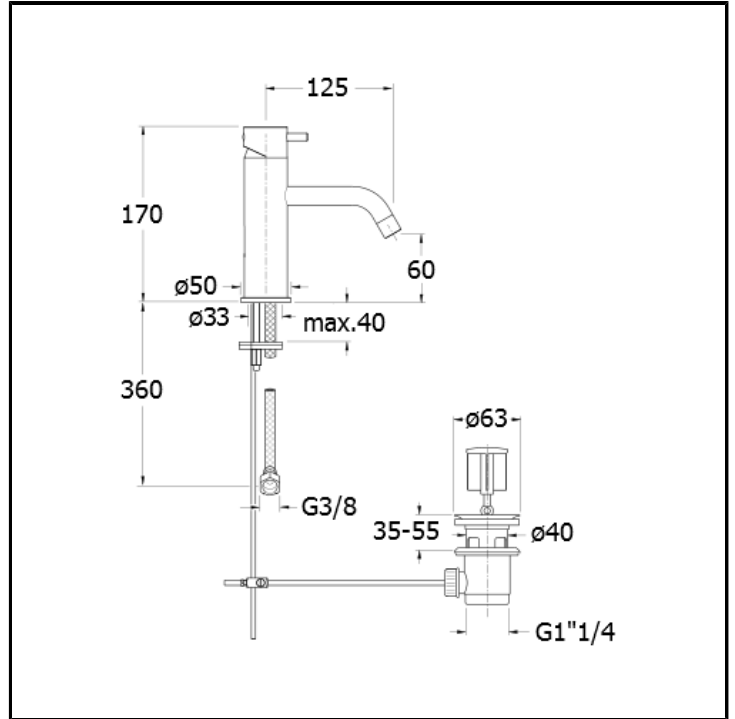

Basin mixer REGULAR with 1"1/4 pop up waste

## FEATURES (MODEL NAME SIDE)

- Regular