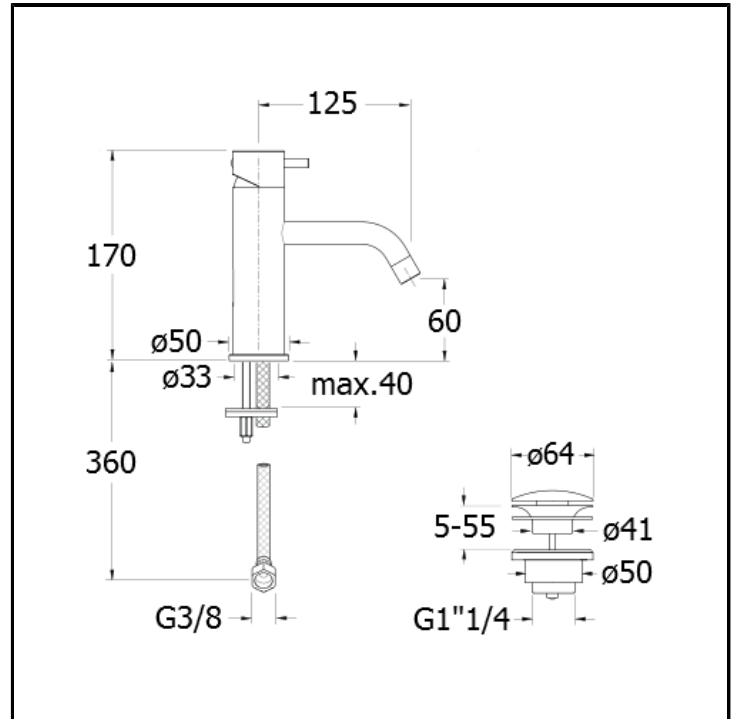

Basin mixer REGULAR with 1"1/4 Up&Down waste