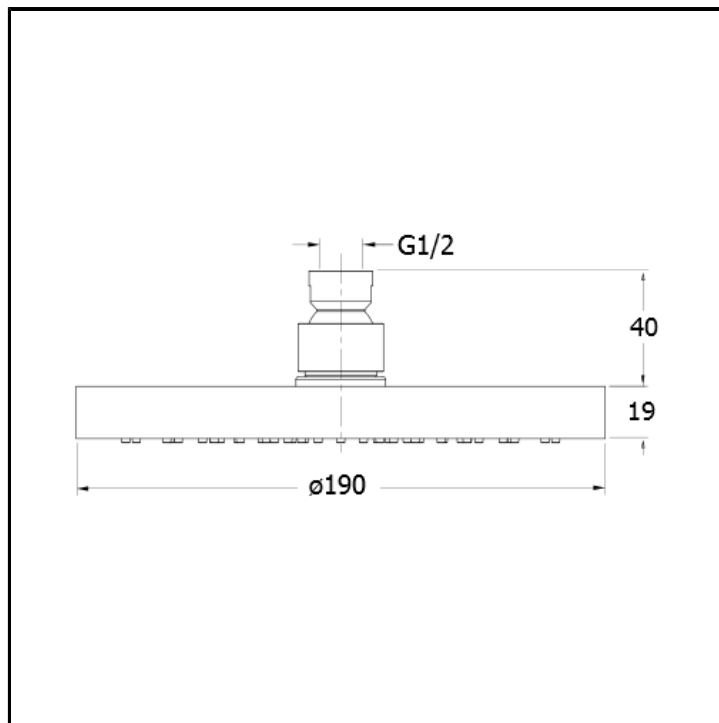

CRIPD014

ø 19 cm checkable anti-limescale showerhead

FINISHINGS

 White matt	 Chrome
 Polished black chrome	 Brushed black chrome
 PVD polished gold brass	 PVD brushed gold brass
 Polished metallic	 Brushed metallic
 Black matt	 Yellow gold oro
 PVD polished rose gold	 PVD brushed rose gold
 Brushed old brass	