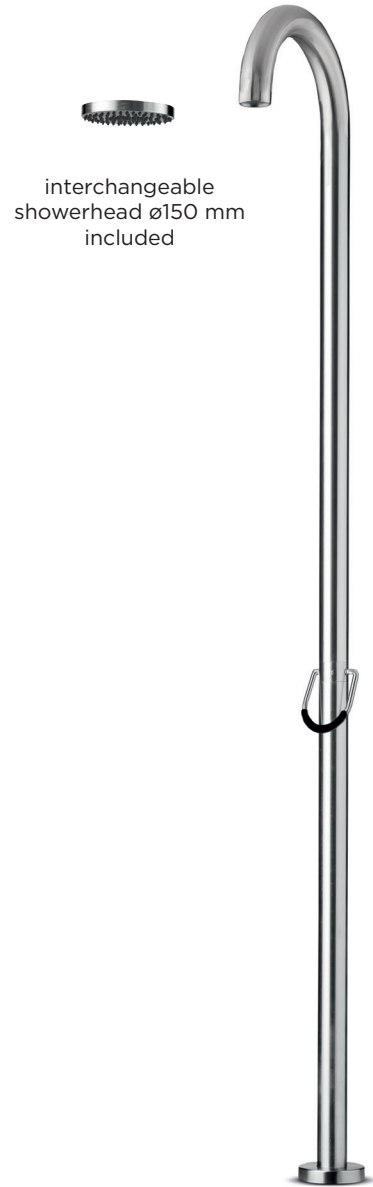

JEE-O original shower 01

interchangeable showerhead ø150 mm included

Article code: 100-6100
 ● Brushed stainless steel

Material: Stainless Steel r316

Cleaning instructions: download JEE-O shower and taps manual on our website: www.jee-o.com

Cartridge: Kerox ceramic mixing mechanism (35mm), item code 005-0101

Interchangeable shower heads: ø58mm/43 nozzles, item code 100-6120
 ø150mm/100 nozzles, item code 100-6140

Flow at water of 38°C / 100,4°F: 12l p/m at 3bar pressure

Connection: 2 x G 1/2" (ø15mm / 0.6") nylon^(out)/epdm⁽ⁱⁿ⁾ flexhose with stainless steel swivel British Standard Pipe (BSP)

Thread:

Dimension package: L 159 x W 27 W 66 x H 19 cm

Total weight: 12,5 kg

Package weight: 3,2 kg