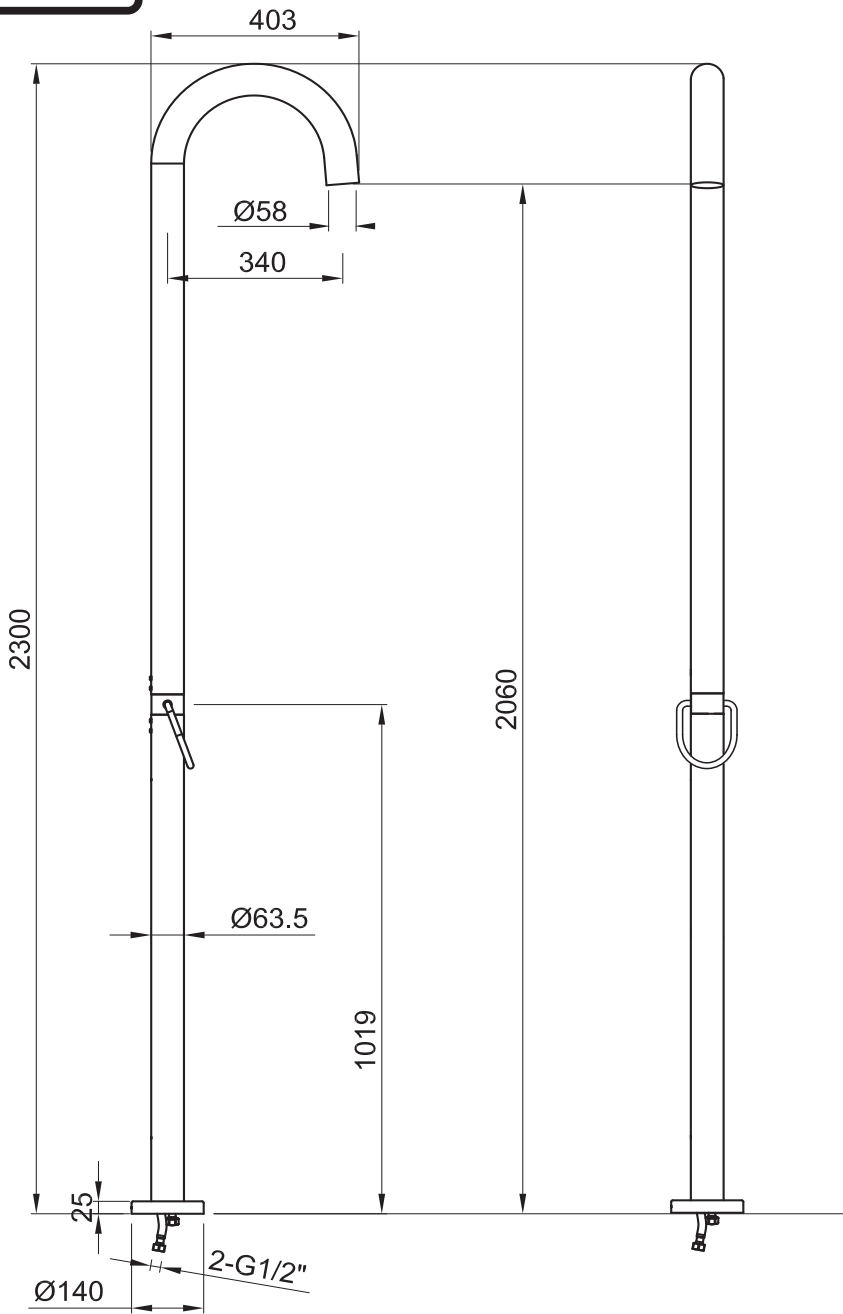

JEE-O original shower 01

interchangeable showerhead ø150 mm included

Article code: 100-6100
 ● Brushed stainless steel

Material: Stainless Steel r316

Cleaning instructions: download JEE-O shower and taps manual on our website: www.jee-o.com

Cartridge: Kerox ceramic mixing mechanism (35mm), item code 005-0101

Interchangeable shower heads: ø58mm/43 nozzles, item code 100-6120
 ø150mm/100 nozzles, item code 100-6140

Flow at water of 38°C / 100,4°F: 12l p/m at 3bar pressure

Connection: 2 x G 1/2" (ø15mm / 0.6") nylon^(out)/epdm⁽ⁱⁿ⁾ flexhose with stainless steel swivel British Standard Pipe (BSP)

Thread:

Dimension package: L 159 x W 27 W 66 x H 19 cm

Total weight: 12,5 kg

Package weight: 3,2 kg