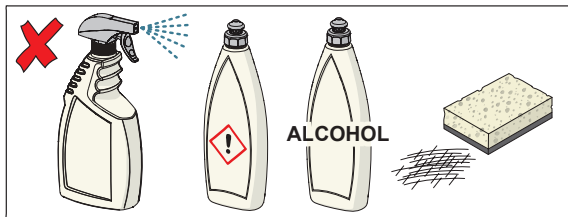

② ⑥

2.5

②

cleaning.hansa.com

Oras Group is a powerful European provider of sanitary fittings: the market leader in the Nordics and a leading company in Continental Europe. The company's mission is to make the use of water easy and sustainable and its vision is to become the European leader of advanced sanitary fittings. Oras Group has two strong brands: Oras and Hansa.