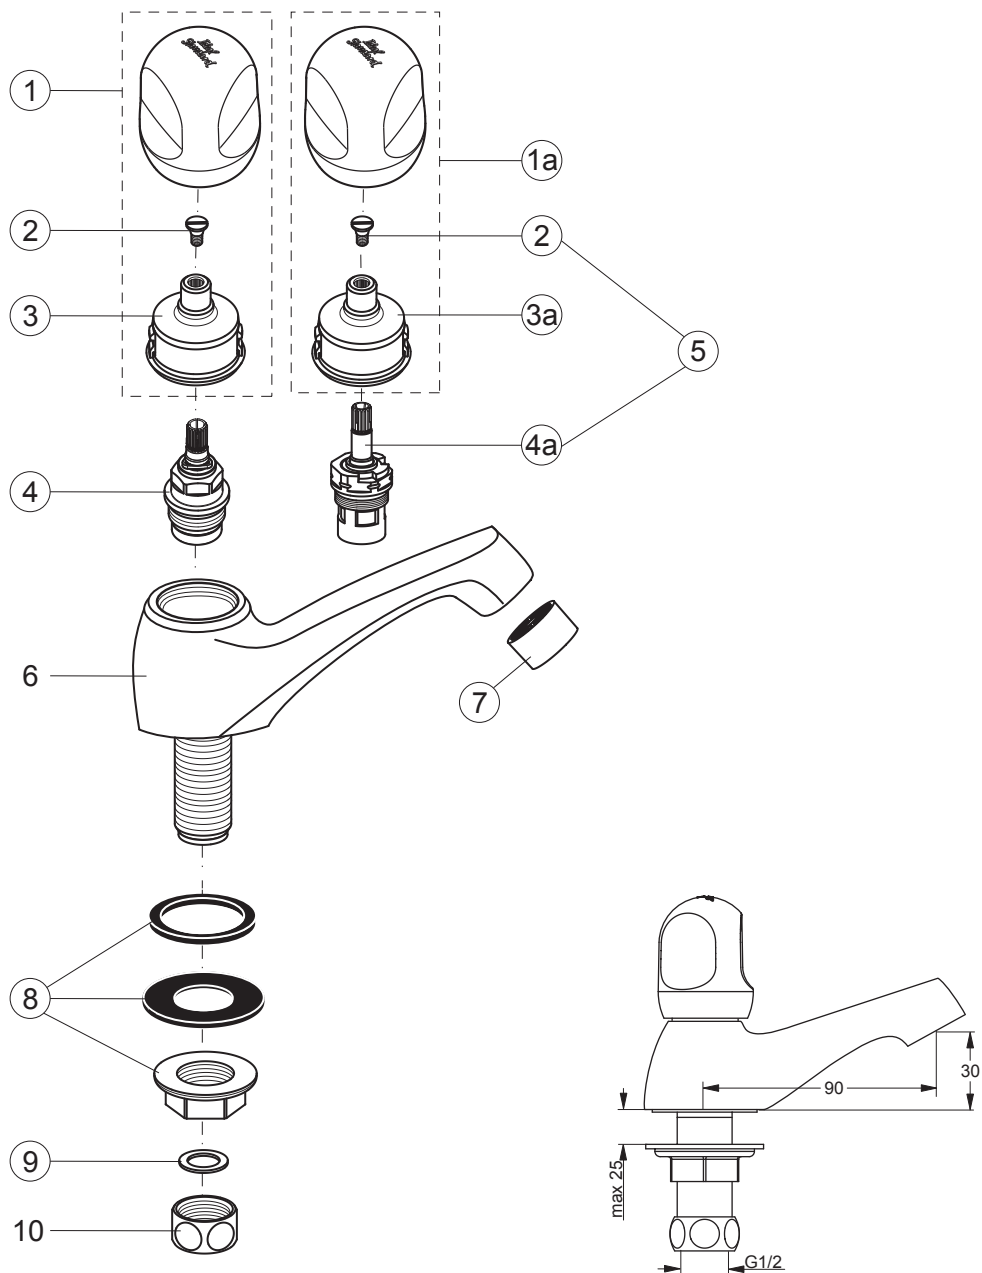

(B1840AA;B1860AA;
ALPHA NEW B1865AA;B1877AA)

Pos.	Signify	Spare parts-Nr.	Quantity	Pos.	Signify	Spare parts-Nr.	Quantity
1	Handle kompl.(Blue)	B964622AA	1 Set	9	Fiber ring \varnothing 18x12x1	A961784NU	2 Pcs.
1a	Handle kompl.(Red)	B964621AA	1 Set	10	Coupling nut	A961784NU	1 Pcs.
2	Screw M4	A961780NU	1 Pcs.				
3	Insert(Blue)		1 Pcs.				
3a	Insert(Red)		1 Pcs.				
4	1/2 IS rubber valve internal headwork	A963317NU	1 Pcs.				
4a	1/2 se 1/2 turn cartridge cl close	B960524NU	1 Pcs.				
5	Valve G1/2x180	A963400NU	1 Pcs.				
6	Body pillar tap		1 Pcs.				
7	Stream regulator	A961690NU	1 Pcs.				
8	Fixation set G1/2" one-hole	A964535NU	1 Set				